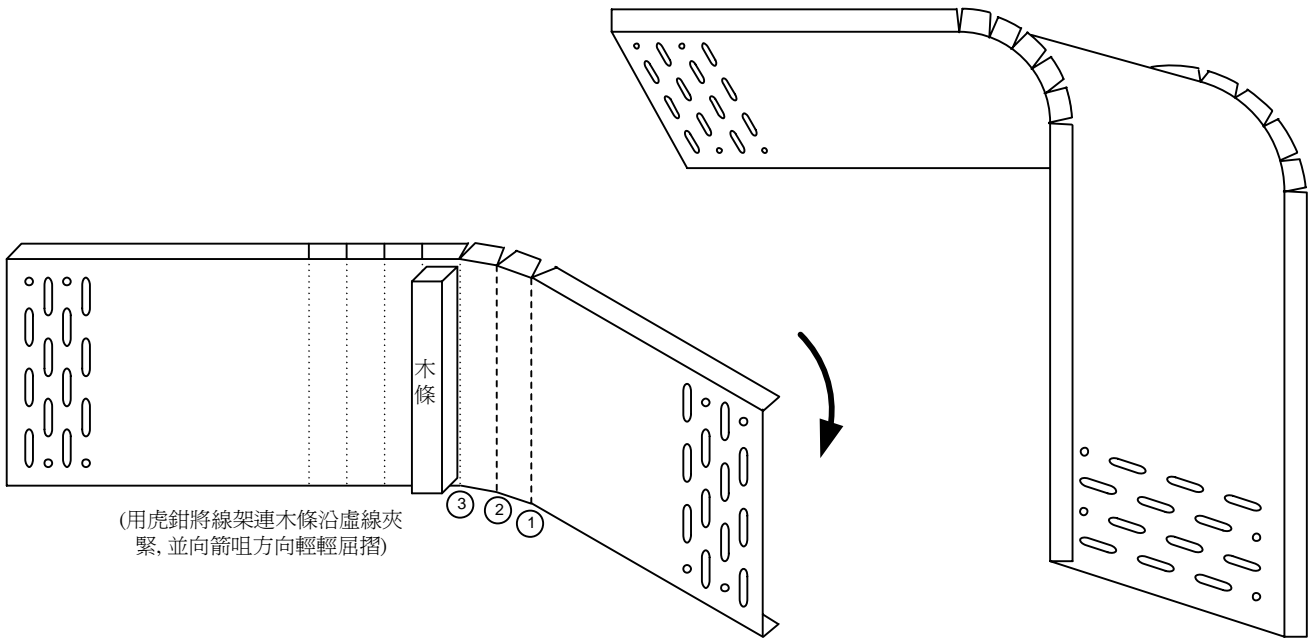

DRAWING NO  
 Yr3-CT3

DRAWN BY  
 K.S.Mak

TITLE

Cable Tray 90° Internal  
 線架 90° 內曲

FILE

Cable Tray.vsd

DRAWING NO  
 Yr3-CT4

DRAWN BY  
 K.S.Mak

(用虎鉗將線架連木條沿虛線夾緊, 並向箭咀方向輕輕屈摺)

TITLE

Cable Tray 90° External  
 線架 90° 外曲

FILE

Cable Tray.vsd

DRAWING NO  
 Yr3-CT5

DRAWN BY  
 K.S.Mak