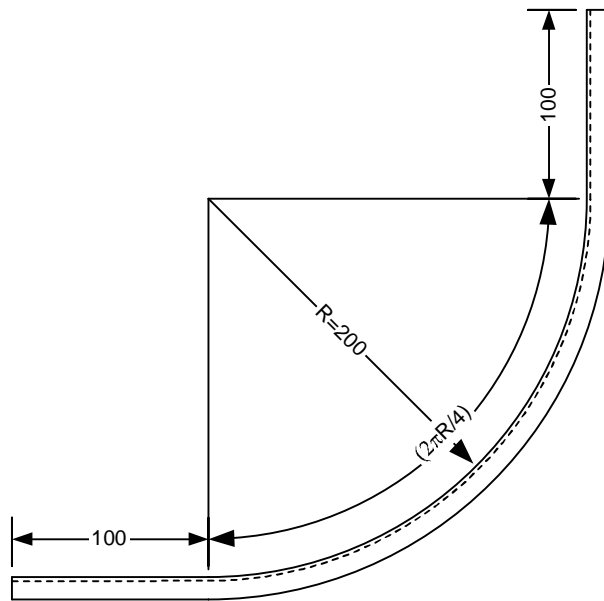

TITLE

Cable Tray 90° External
線架 90° 外曲

FILE

Cable Tray.vsd

DRAWING NO
Yr3-CT5

DRAWN BY
K.S.Mak