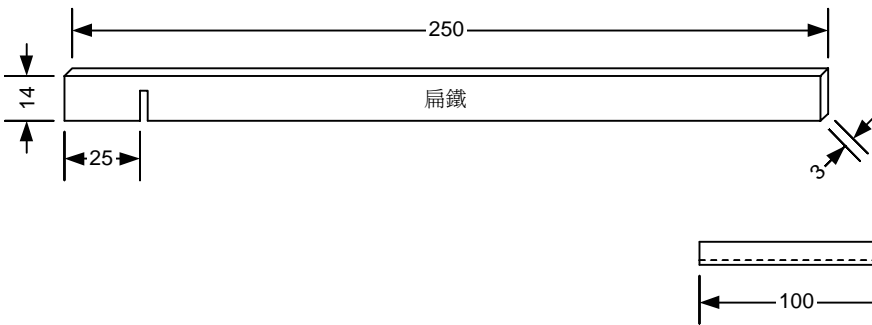

FILE

Cable Tray.vsd

DRAWING NO  
 Yr3-CT2

DRAWN BY  
 K.S.Mak

TITLE

Cable Tray Crossover  
 線架十字接口

FILE

Cable Tray.vsd

DRAWING NO  
 Yr3-CT3

DRAWN BY  
 K.S.Mak

TITLE

Cable Tray 90° Internal  
 線架 90° 內曲

FILE

Cable Tray.vsd

DRAWING NO  
 Yr3-CT4

DRAWN BY  
 K.S.Mak