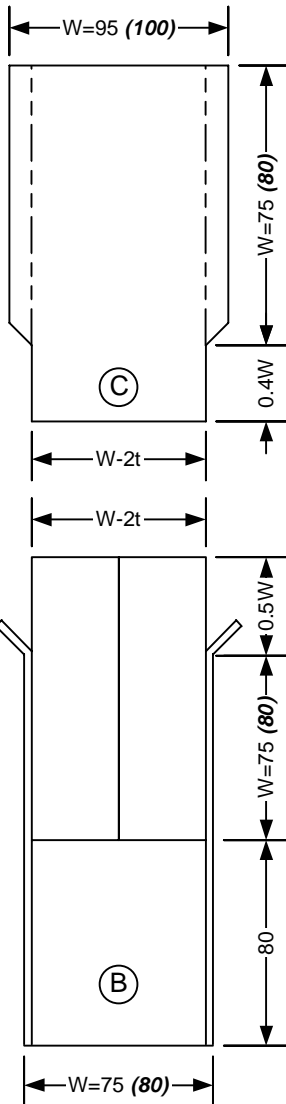

TITLE

Cable Tray 90°XBend  
 線架 90°平曲

FILE

Cable Tray.vsd

DRAWING NO  
 Yr3-CT1

DRAWN BY  
 K.S.Mak

TITLE

Cable Tray Tee  
 線架 T 接口

FILE

Cable Tray.vsd

DRAWING NO  
 Yr3-CT2

DRAWN BY  
 K.S.Mak

TITLE

Cable Tray Crossover  
 線架十字接口

FILE

Cable Tray.vsd

DRAWING NO  
 Yr3-CT3

DRAWN BY  
 K.S.Mak

TITLE

Cable Tray 90° Internal  
 線架 90° 內曲

FILE

Cable Tray.vsd

DRAWING NO  
 Yr3-CT4

DRAWN BY  
 K.S.Mak

(用虎鉗將線架連木條沿虛線夾緊, 並向箭咀方向輕輕屈摺)

TITLE

Cable Tray 90° External  
 線架 90° 外曲

FILE

Cable Tray.vsd

DRAWING NO  
 Yr3-CT5

DRAWN BY  
 K.S.Mak