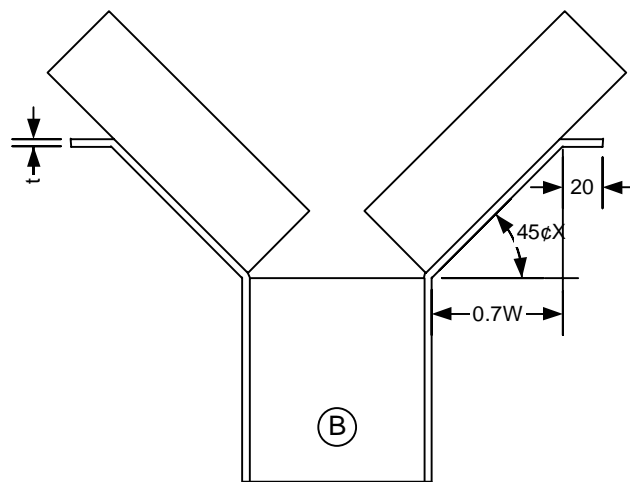

TITLE

Cable Tray 90°XBend  
 線架 90°平曲

FILE

Cable Tray.vsd

DRAWING NO  
 Yr3-CT1

DRAWN BY  
 K.S.Mak

TITLE

Cable Tray Tee  
 線架 T 接口

FILE

Cable Tray.vsd

DRAWING NO  
 Yr3-CT2

DRAWN BY  
 K.S.Mak

TITLE

Cable Tray Crossover  
 線架十字接口

FILE

Cable Tray.vsd

DRAWING NO  
 Yr3-CT3

DRAWN BY  
 K.S.Mak

TITLE

Cable Tray 90° Internal  
 線架 90° 內曲

FILE

Cable Tray.vsd

DRAWING NO  
 Yr3-CT4

DRAWN BY  
 K.S.Mak

(用虎鉗將線架連木條沿虛線夾緊, 並向箭咀方向輕輕屈摺)

TITLE

Cable Tray 90° External  
 線架 90° 外曲

FILE

Cable Tray.vsd

DRAWING NO  
 Yr3-CT5

DRAWN BY  
 K.S.Mak