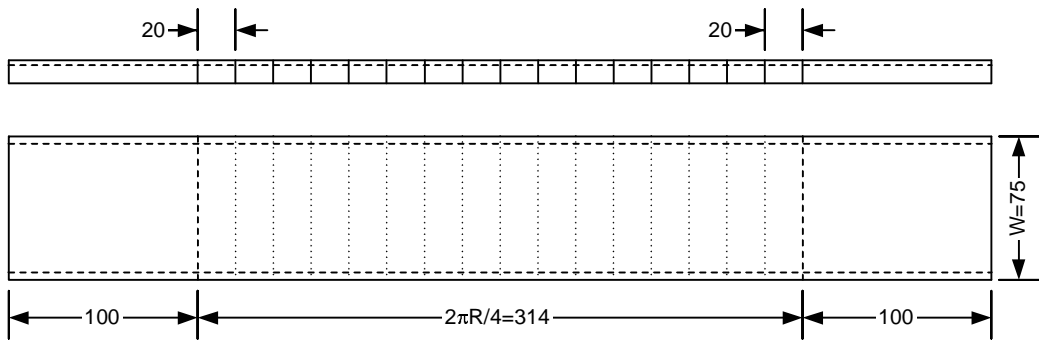

TITLE

Cable Tray 90° External
線架 90° 外曲

FILE

Cable Tray.vsd

DRAWING NO
Yr3-CT5

DRAWN BY
K.S.Mak