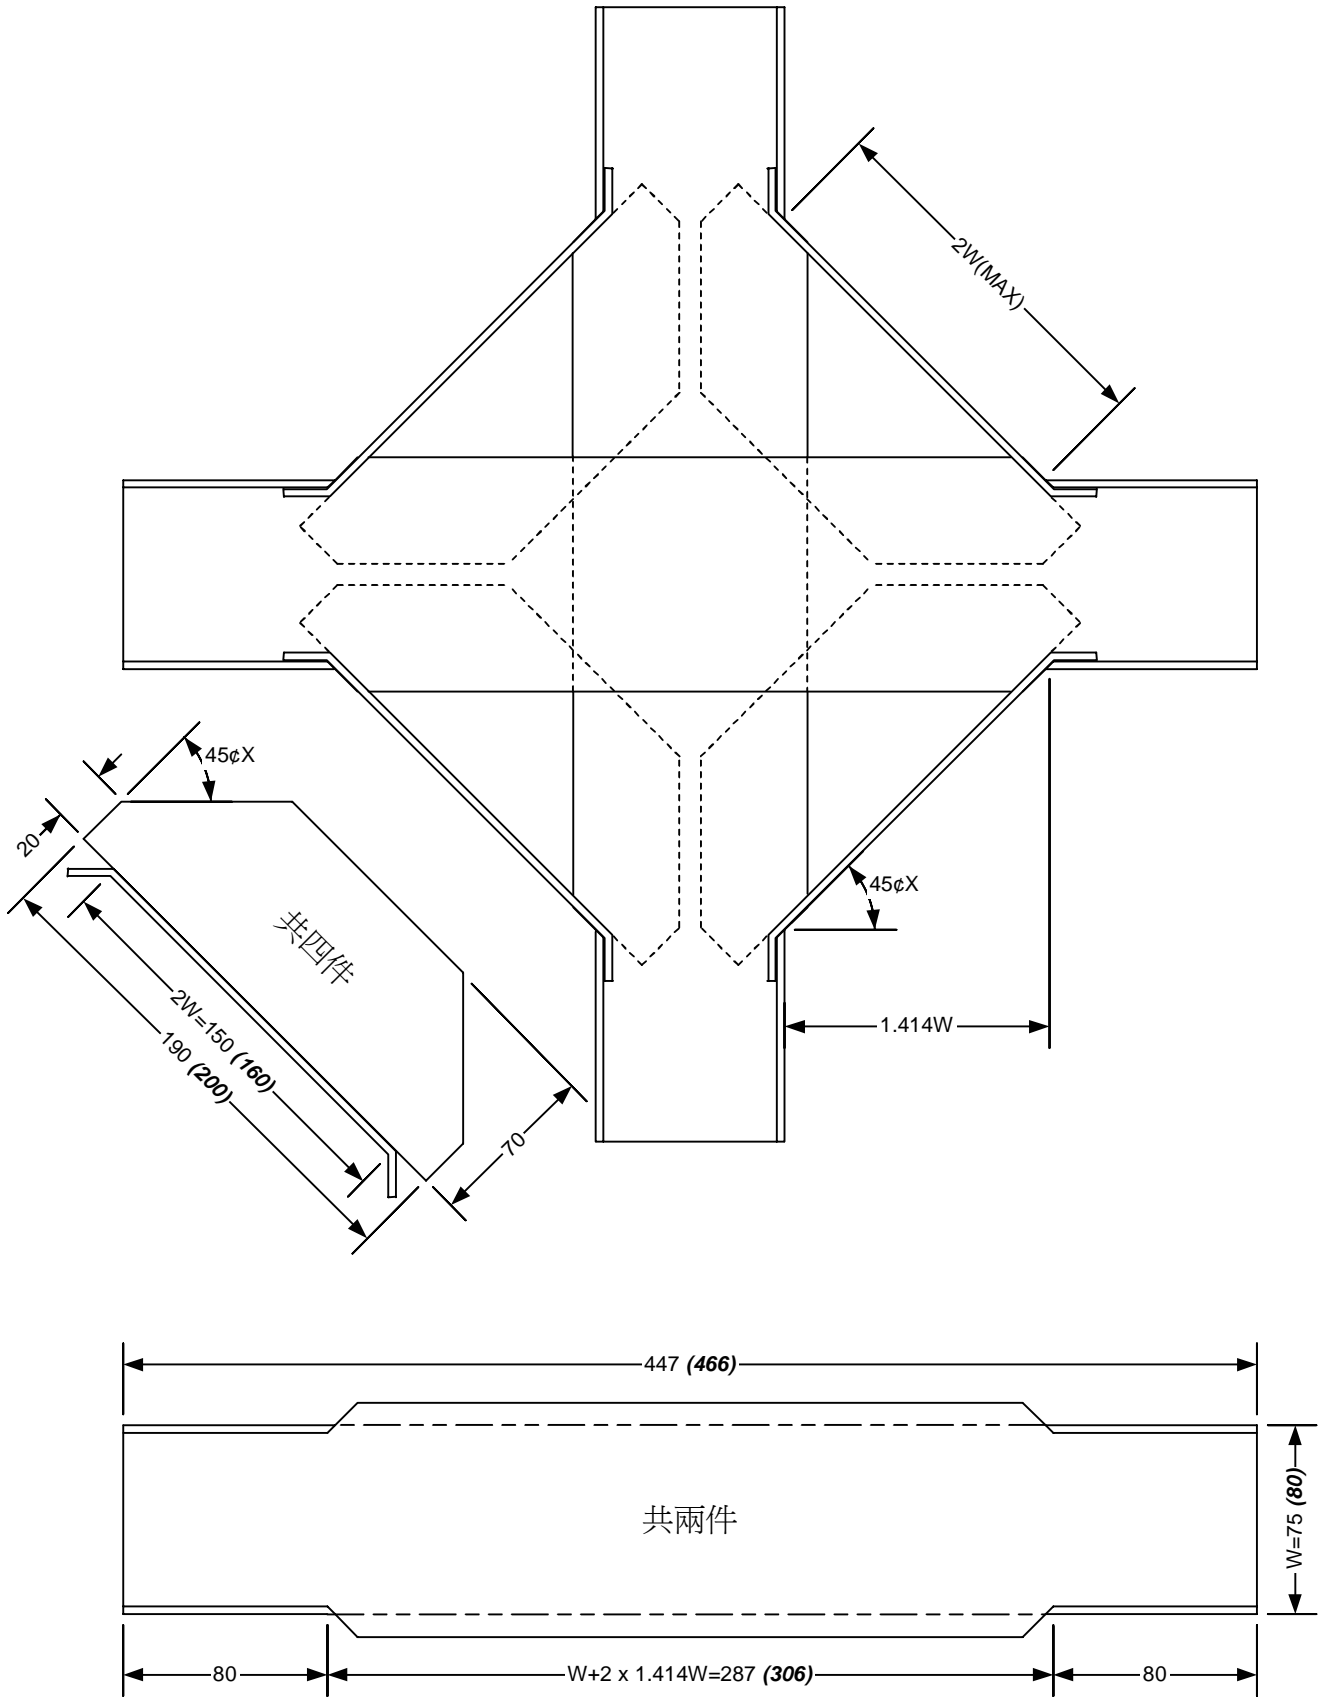

TITLE

Cable Tray 90°XBend  
 線架 90°平曲

FILE

Cable Tray.vsd

DRAWING NO  
 Yr3-CT1

DRAWN BY  
 K.S.Mak

TITLE

Cable Tray Tee  
 線架 T 接口

FILE

Cable Tray.vsd

DRAWING NO  
 Yr3-CT2

DRAWN BY  
 K.S.Mak

TITLE

Cable Tray Crossover  
 線架十字接口

FILE

Cable Tray.vsd

DRAWING NO  
 Yr3-CT3

DRAWN BY  
 K.S.Mak

TITLE

Cable Tray 90° Internal  
 線架 90° 內曲

FILE

Cable Tray.vsd

DRAWING NO  
 Yr3-CT4

DRAWN BY  
 K.S.Mak

(用虎鉗將線架連木條沿虛線夾緊, 並向箭咀方向輕輕屈摺)

TITLE

Cable Tray 90° External  
 線架 90° 外曲

FILE

Cable Tray.vsd

DRAWING NO  
 Yr3-CT5

DRAWN BY  
 K.S.Mak