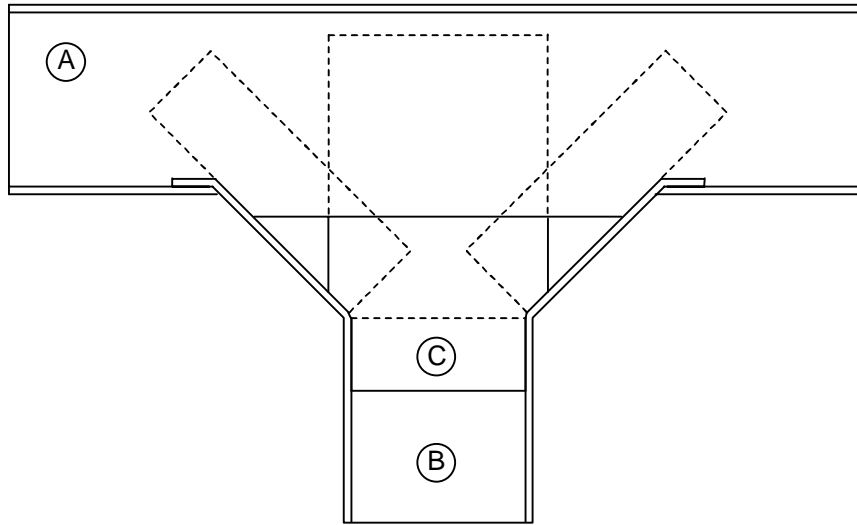

TITLE

Cable Tray 90°XBend  
 線架 90°平曲

FILE

Cable Tray.vsd

DRAWING NO  
 Yr3-CT1

DRAWN BY  
 K.S.Mak

TITLE

Cable Tray Tee  
 線架 T 接口

FILE

Cable Tray.vsd

DRAWING NO  
 Yr3-CT2

DRAWN BY  
 K.S.Mak

TITLE

Cable Tray Crossover  
 線架十字接口

FILE

Cable Tray.vsd

DRAWING NO  
 Yr3-CT3

DRAWN BY  
 K.S.Mak

TITLE

Cable Tray 90° Internal  
 線架 90° 內曲

FILE

Cable Tray.vsd

DRAWING NO  
 Yr3-CT4

DRAWN BY  
 K.S.Mak

(用虎鉗將線架連木條沿虛線夾緊, 並向箭咀方向輕輕屈摺)

TITLE

Cable Tray 90° External  
 線架 90° 外曲

FILE

Cable Tray.vsd

DRAWING NO  
 Yr3-CT5

DRAWN BY  
 K.S.Mak