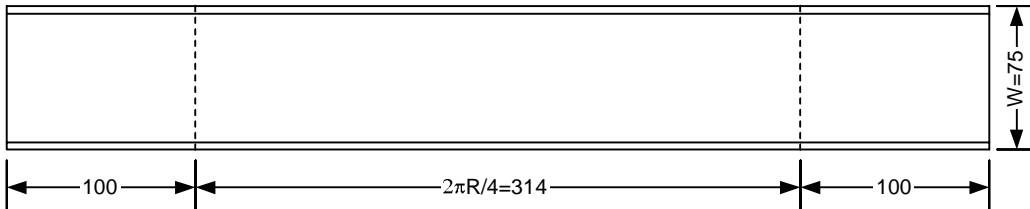

TITLE

Cable Tray 90° Internal
線架 90° 內曲

FILE

Cable Tray.vsd

DRAWING NO
Yr3-CT4

DRAWN BY
K.S.Mak