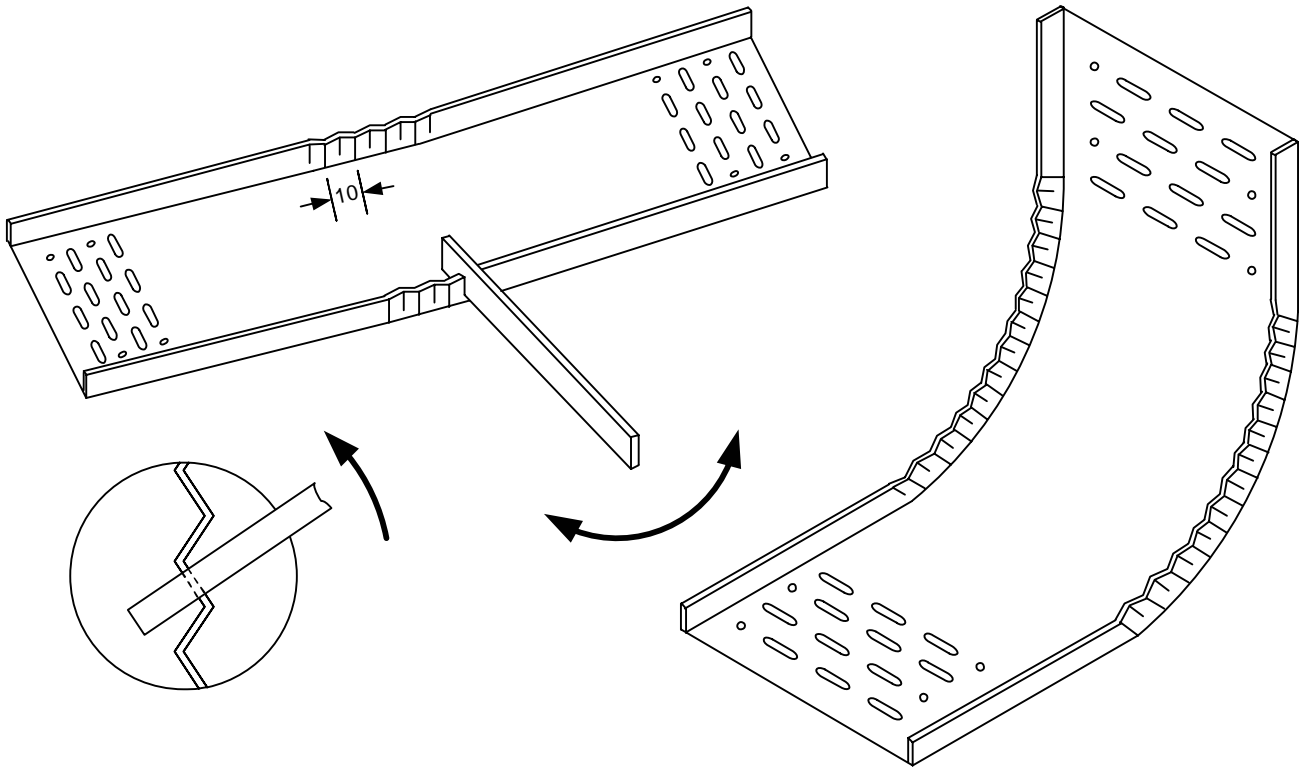

TITLE

Cable Tray 90°XBend  
 線架 90°平曲

FILE

Cable Tray.vsd

DRAWING NO  
 Yr3-CT1

DRAWN BY  
 K.S.Mak

TITLE

Cable Tray Tee  
 線架 T 接口

FILE

Cable Tray.vsd

DRAWING NO  
 Yr3-CT2

DRAWN BY  
 K.S.Mak

TITLE

Cable Tray Crossover  
 線架十字接口

FILE

Cable Tray.vsd

DRAWING NO  
 Yr3-CT3

DRAWN BY  
 K.S.Mak

TITLE

Cable Tray 90° Internal  
 線架 90° 內曲

FILE

Cable Tray.vsd

DRAWING NO  
 Yr3-CT4

DRAWN BY  
 K.S.Mak

(用虎鉗將線架連木條沿虛線夾緊, 並向箭咀方向輕輕屈摺)

TITLE

Cable Tray 90° External  
 線架 90° 外曲

FILE

Cable Tray.vsd

DRAWING NO  
 Yr3-CT5

DRAWN BY  
 K.S.Mak